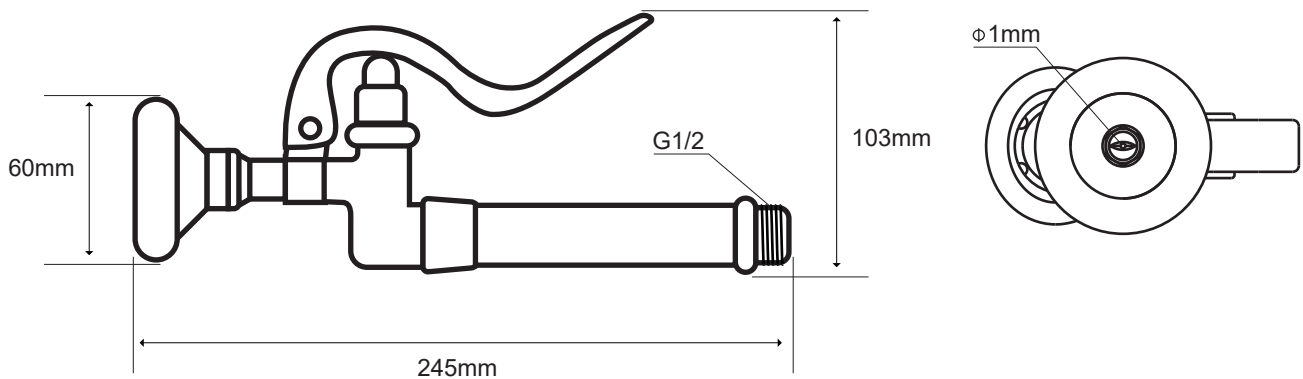

## Specifications

Product Code	ERS-SV01
Efficiency	Wels Rating 6
Material	Brass
Water Flow Rate	3.5-4.5L/min
Product size	245X60X103MM
Working pressure	0.05 to 0.6Mpa
Working temperature	1 to 55°C

## Dimension